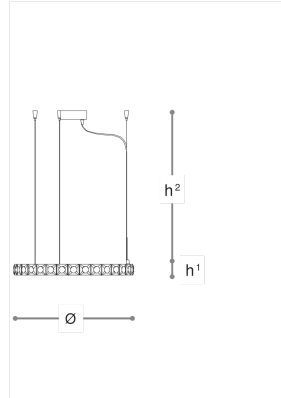

2391/55

Aura

ITALAMP STUDIO

Incanto

Pendant in metal with satin bronze, satin gold or satin silver finish. Glass diffusers in amber or transparent krek finish. Available in different dimensions.

WORLDWIDE

Dimensions	Light Source	Kg	Dimming	Dimming on request
Ø 55 - h ¹ 5 - h ² 10-100	31w - 3600 lumen - CRI>80 - 3000K 2700K color temperature on request	3.5	Not included	1-10V - DALI - CASAMBI - PUSH

NORTH AMERICA

Dimensions	Light Source	Lb	Dimming	Dimming on request
Ø 22 - h ¹ 2 - h ² 4-39	31w - 3600 lumen - CRI>80 - 3000K 2700K color temperature on request	8		

CODE	Structure METAL	Diffuser GLASS
02391550 001	OS Satin gold	KREK AMBER
02391550 002	BS Satin bronze	KREK AMBER
02391550 003	AS Satin Silver	TRANSPARENT KREK

Note

Technical drawing, dimensions and light sources refer to the main photo variant. Dimming on request could lead to an increase in the size of the canopy. For available color variants, consult the technical data sheet.